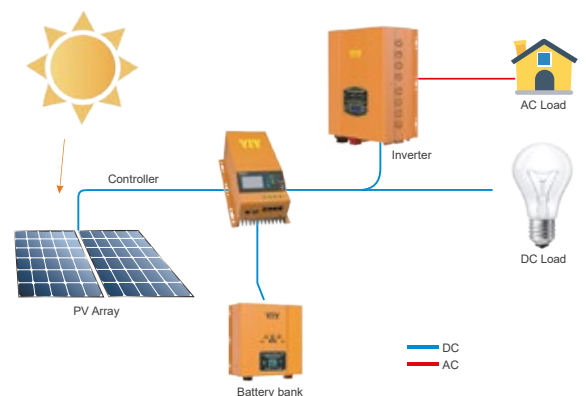

SOLAR INVERTERS

Solar Inverter

Three Phase Solar + Storage Hybrid Inverters

Advanced MPPT Solar Charger & Discharge Controller

Home Power Supply	Engineering Vehicles
Office Equipment	RV
Solar Energy Storage	Marine